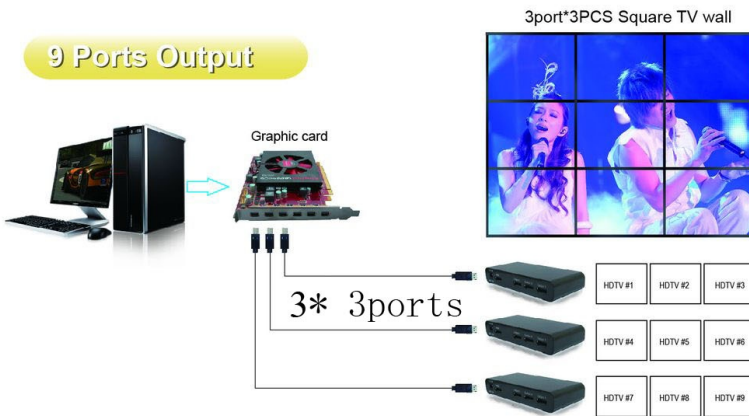

DisplayPort Splitter/Distributors are designed for high end user requiring high quality digital multiple display, such as presentation, gaming, graphic design etc.

Features

- Supporting Splitter/Expand function.
- Supporting two graphic card working together
- Supporting video display card anyone interface by adapter.
- Supporting max resolution to 3840p
- Supporting one panoramic view expand/split into multi-monitors.
- Supporting TV Wall function.

Specification

| MODEL | DPHUB-3S | DPHUB-4S | DP-H12 | DP-H14 |
|--------------------|-------------------|-------------------|-------------------|-------------------|
| Description | Splitter / Expand | Splitter / Expand | Splitter / Expand | Splitter / Expand |
| Connectors(Input) | DisplayPort | DisplayPort | DisplayPort | DisplayPort |
| Connectors(Output) | DisplayPort | DisplayPort | HDMI | HDMI |
| Port Selection | 3 | 4 | 2 | 4 |
| Max. Resolution | 3840P | 3840P | 3840P | 3840P |
| ODM Design | OK | OK | OK | OK |
| Power Adaptor | 5v 2A | 5v 2A | 5v 2A | 5v 2A |

Application 1

Application 2

Application 3

DP HDMI Splitter/Expand

9 Ports Output

12 Ports Output

16 Ports Output