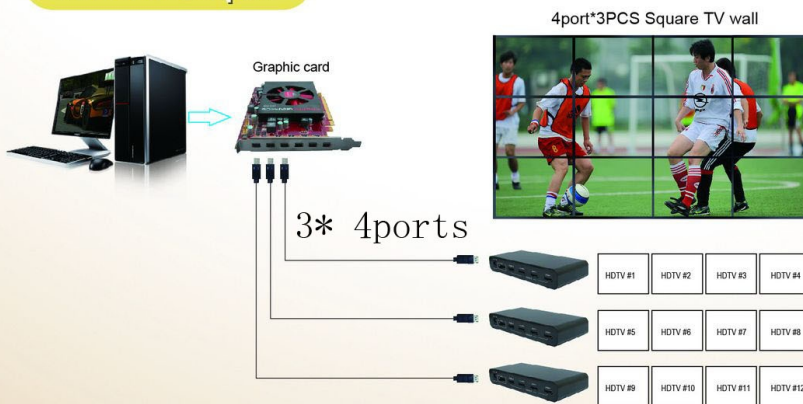

DisplayPort Splitter/Distributors are designed for high end user requiring high quality digital multiple display, such as presentation, gaming, graphic design etc.

Features

- Supporting Splitter/Expand function.
- Supporting two graphic card working together
- Supporting video display card anyone interface by adapter.
- Supporting max resolution to 3840p
- Supporting one panoramic view expand/split into multi-monitors.
- Supporting TV Wall function.

Application 1

Application 2

Application 3

DP HDMI Splitter/Expand

9 Ports Output

12 Ports Output

16 Ports Output