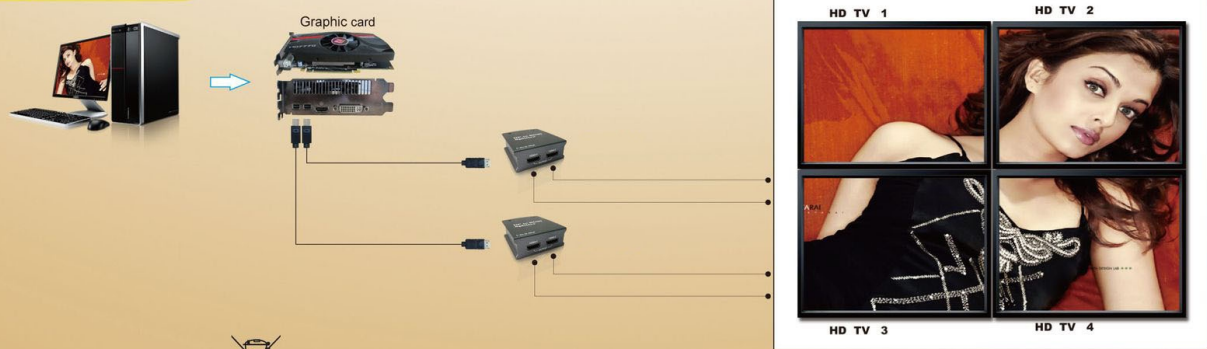

Application 3